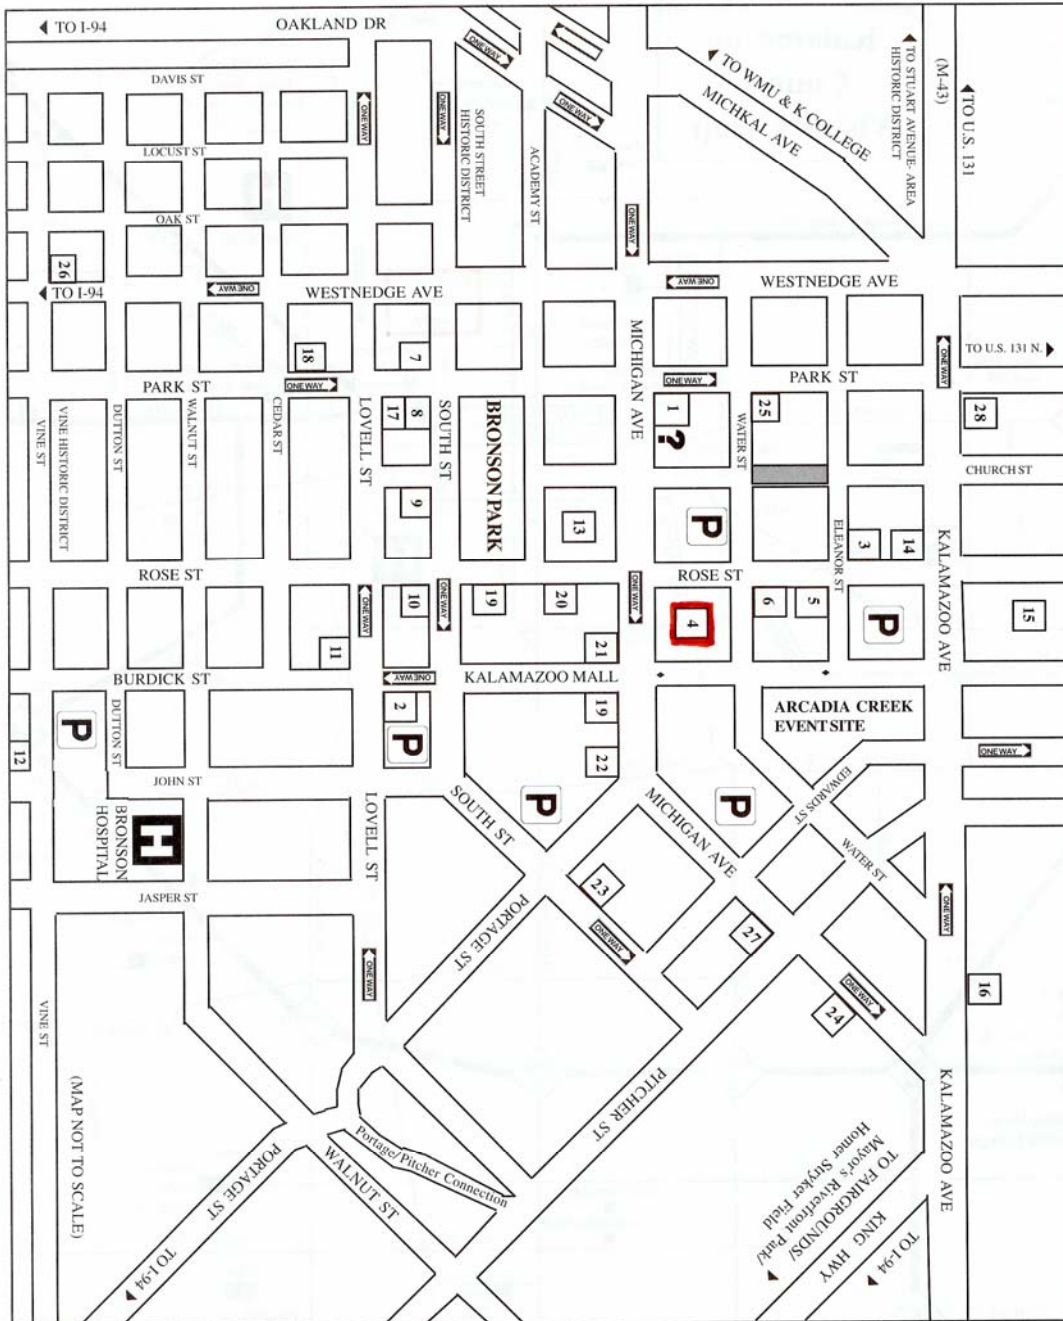

# DOWNTOWN KALAMAZOO

## POINTS OF INTEREST

- 1) Convention & Visitors Bureau-Chamber of Commerce
  - 2) Epic Center
  - 3) Rose St. Market
  - 4) Radisson Plaza Hotel at Kalamazoo Center
  - 5) Kalamazoo Valley Museum
  - 6) Kalamazoo Valley Comm. College
  - 7) Kalamazoo Institute of Arts
  - 8) Civic Auditorium
  - 9) City Hall
  - 10) Public Library
  - 11) State Theatre
  - 12) New Vic Theatre
  - 13) County Court Building
  - 14) County Admin. Building
  - 15) Amtrak and Bus Station
  - 16) Bell's/Kalamazoo Brewing Company
  - 17) Ladd's Library
  - 18) Career Center
  - 19) National City Bank
  - 20) Comerica Bank Building
  - 21) Kalamazoo Bldg.
  - 22) 5/3 Bank
  - 23) Kalamazoo Ballet Company
  - 24) Post Office
  - 25) West Michigan Cancer Center
  - 26) Chenery Aud. & Kalamazoo Area Math & Science Center
  - 27) Columbia Plaza Building
  - 28) Park Trades Center
- H** HOSPITAL  
**P** PARKING  
**?** INFORMATION